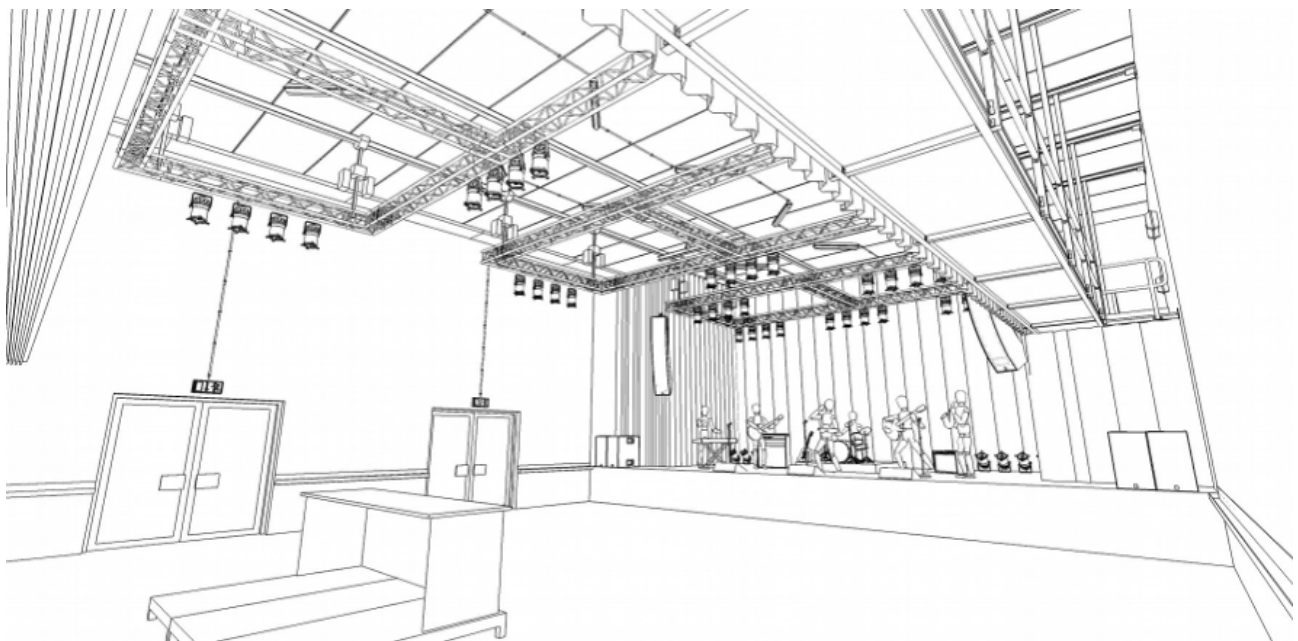

Technical Rider Popzaal

Versie 1.10

ECI cultuurfabriek

Address: ECI 13
6041 MA
Roermond

Phone: 0475-31 71 71

E-mail : productie@ecicultuur.nl

Website : www.ecicultuurfabriek.nl